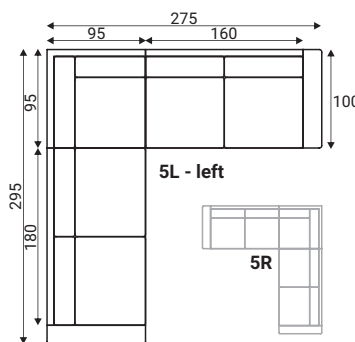

## Extra dimensions

## Standard sets

Neckrest

Footstool  
F55

80FP  
- fully upholstered

1S - seater

2,5S - seater

3S - seater

1XL - left

1XR

5L - left

5R

11L - left

11R