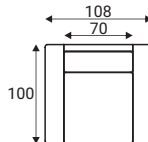

## Extra dimensions

## Standard sets

Neckrest

Footstool  
F55

80FP  
- fully upholstered

1S - seater

2,5S - seater

3S - seater

1XL - left

1XR

5L - left

5R

11L - left

11R