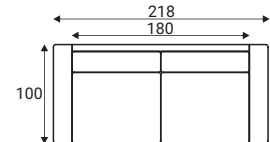

## Standard sets

Neckrest

Footstool  
F55

80FP  
- fully upholstered

1S - seater

2,5S - seater

3S - seater

1XL - left

1XR

5L - left

5R

11L - left

11R