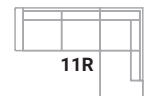

## Standard sets

Neckrest

Footstool  
F55

80FP  
- fully upholstered

1S - seater

2,5S - seater

3S - seater

1XL - left

1XR

5L - left

5R

11L - left

11R