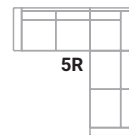

## Standard sets

Neckrest

Footstool  
F55

80FP  
- fully upholstered

1S - seater

2,5S - seater

3S - seater

1XL - left

1XR

5L - left

5R

11L - left

11R