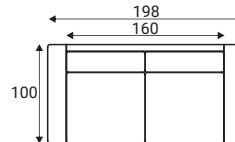

## Standard sets

Neckrest

Footstool  
F55

80FP  
- fully upholstered

1S - seater

2,5S - seater

3S - seater

1XL - left

1XR

5L - left

5R

11L - left

11R