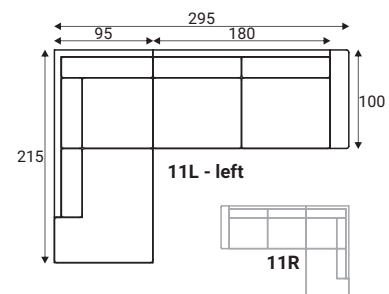

## Standard sets

Neckrest

Footstool  
F55

80FP  
- fully upholstered

1S - seater

2,5S - seater

3S - seater

1XL - left

1XR

5L - left

5R

11L - left

11R