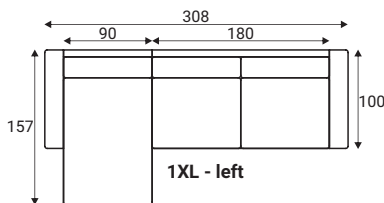

## Standard sets

Neckrest

Footstool  
F55

80FP  
- fully upholstered

1S - seater

2,5S - seater

3S - seater

1XL - left

1XR

5L - left

5R

11L - left

11R