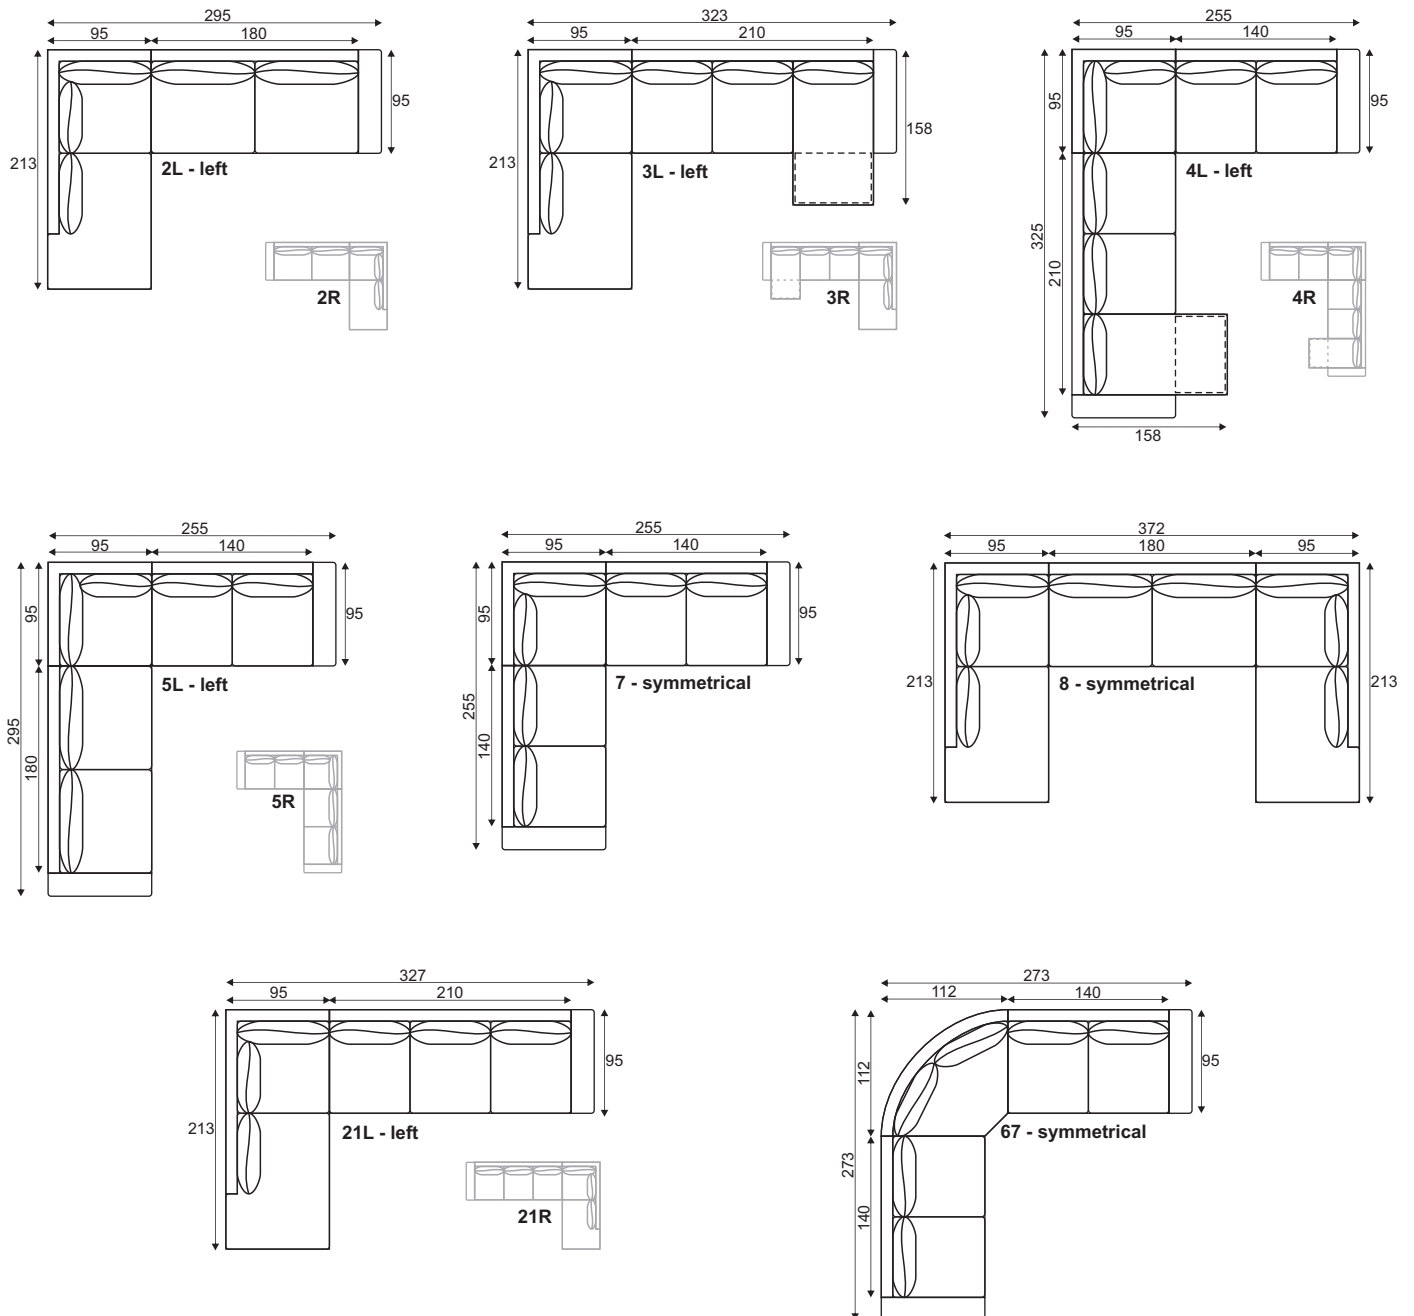

## Modules

## Standard sets

Dimensions with A20 armrest and W02 legs

reserves the right to change construction of products and components used due to improving durability of product and customer satisfaction without any further notice. Upholstered furniture is handmade using soft materials there fore measurements may vary up to +/- 3cm. Slight colour variations may occur between production batches. For technological reasons variations in color shades are acceptable.

## Standard sets

Dimensions with A20 armrest and W02 legs