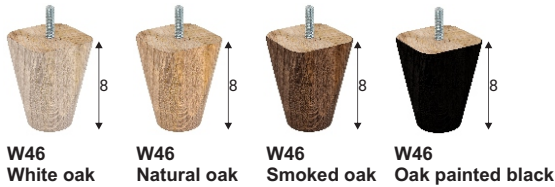

Extra dimensions

Legs