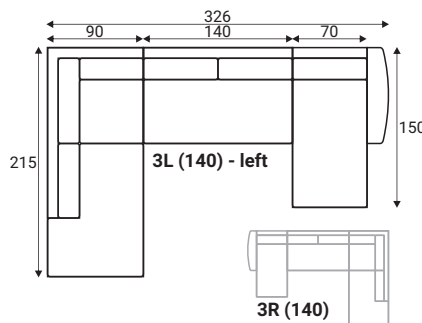

Oval footstool F13

Oval footstool F15

Neckrest

California

Standard sets

Dimensions with ST armrest and M10 legs

Furniture features in symbols

- Seat and back cushions are loose from the frame.