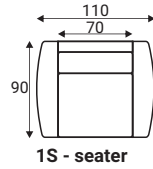

Oval footstool F13

Oval footstool F15

Neckrest

California

Standard sets

Dimensions with ST armrest and M10 legs

Furniture features in symbols

- Seat and back cushions are loose from the frame.