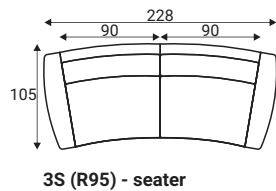

Oval footstool F13

Oval footstool F15

Neckrest

California

Standard sets

Dimensions with ST armrest and M10 legs

Furniture features in symbols

- Seat and back cushions are loose from the frame.