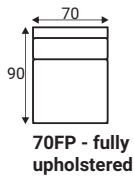

Oval footstool F13

Oval footstool F15

Neckrest

California

Standard sets

Dimensions with ST armrest and M10 legs

Furniture features in symbols

- Seat and back cushions are loose from the frame.