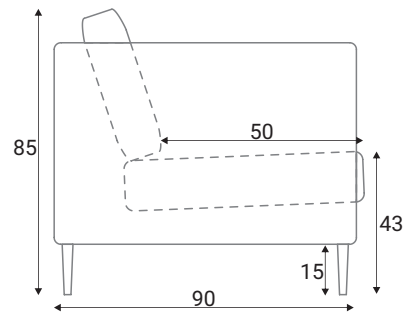

California

California

Comfort

Extra dimensions

Legs

M18,
Black
metal

M10,
Chrome
metal

M10,
Gold
metal

Oval footstool F13

Oval footstool F15

Neckrest

California

Standard sets

Dimensions with ST armrest and M10 legs

Furniture features in symbols

- Seat and back cushions are loose from the frame.