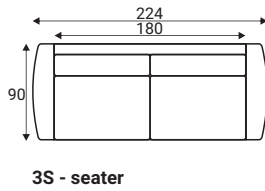

Oval footstool F13

Oval footstool F15

Neckrest

California

Standard sets

Dimensions with ST armrest and M10 legs

Furniture features in symbols

- Seat and back cushions are loose from the frame.