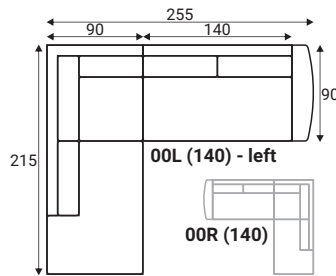

Oval footstool F13

Oval footstool F15

Neckrest

California

Standard sets

Dimensions with ST armrest and M10 legs

Furniture features in symbols

- Seat and back cushions are loose from the frame.