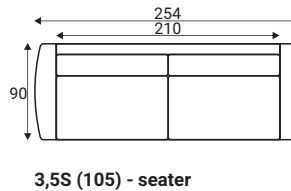

Oval footstool F13

Oval footstool F15

Neckrest

California

Standard sets

Dimensions with ST armrest and M10 legs

Furniture features in symbols

- Seat and back cushions are loose from the frame.