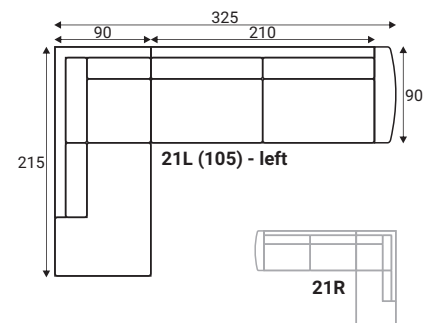

Oval footstool F13

Oval footstool F15

Neckrest

California

Standard sets

Dimensions with ST armrest and M10 legs

Furniture features in symbols

- Seat and back cushions are loose from the frame.