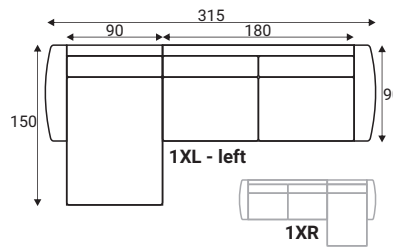

Oval footstool F13

Oval footstool F15

Neckrest

California

Standard sets

Dimensions with ST armrest and M10 legs

Furniture features in symbols

- Seat and back cushions are loose from the frame.