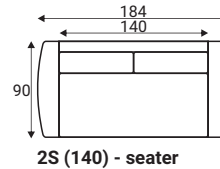

Oval footstool F13

Oval footstool F15

Neckrest

California

Standard sets

Dimensions with ST armrest and M10 legs

Furniture features in symbols

- Seat and back cushions are loose from the frame.