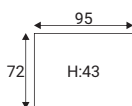

Accessories

Footstool F12