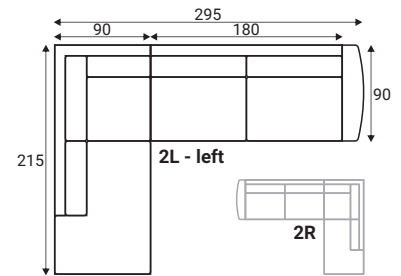

Oval footstool F13

Oval footstool F15

Neckrest

California

Standard sets

Dimensions with ST armrest and M10 legs

Furniture features in symbols

- Seat and back cushions are loose from the frame.