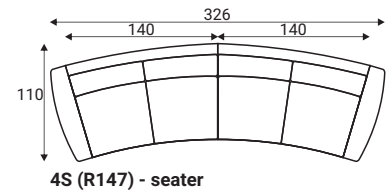

Oval footstool F13

Oval footstool F15

Neckrest

California

Standard sets

Dimensions with ST armrest and M10 legs

Furniture features in symbols

- Seat and back cushions are loose from the frame.