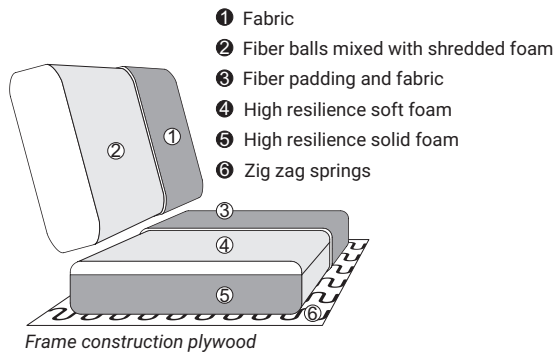

California

California

Comfort

Extra dimensions

Legs

M18,
Black
metal

M10,
Chrome
metal

M10,
Gold
metal