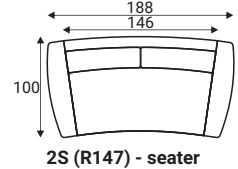

Oval footstool F13

Oval footstool F15

Neckrest

California

Standard sets

Dimensions with ST armrest and M10 legs

Furniture features in symbols

- Seat and back cushions are loose from the frame.