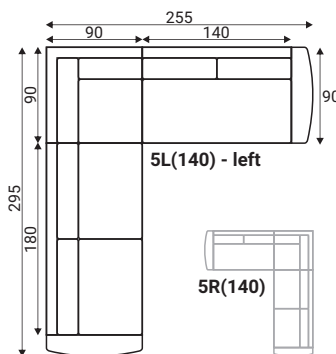

Oval footstool F13

Oval footstool F15

Neckrest

California

Standard sets

Dimensions with ST armrest and M10 legs

Furniture features in symbols

- Seat and back cushions are loose from the frame.