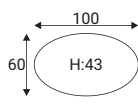

Oval footstool F13

Oval footstool F15

Neckrest

California

Standard sets

Dimensions with ST armrest and M10 legs

Furniture features in symbols

- Seat and back cushions are loose from the frame.