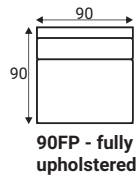

Oval footstool F13

Oval footstool F15

Neckrest

California

Standard sets

Dimensions with ST armrest and M10 legs

Furniture features in symbols

- Seat and back cushions are loose from the frame.