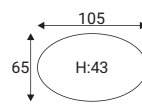

Oval footstool F13

Oval footstool F15

Neckrest

California

Standard sets

Dimensions with ST armrest and M10 legs

Furniture features in symbols

- Seat and back cushions are loose from the frame.